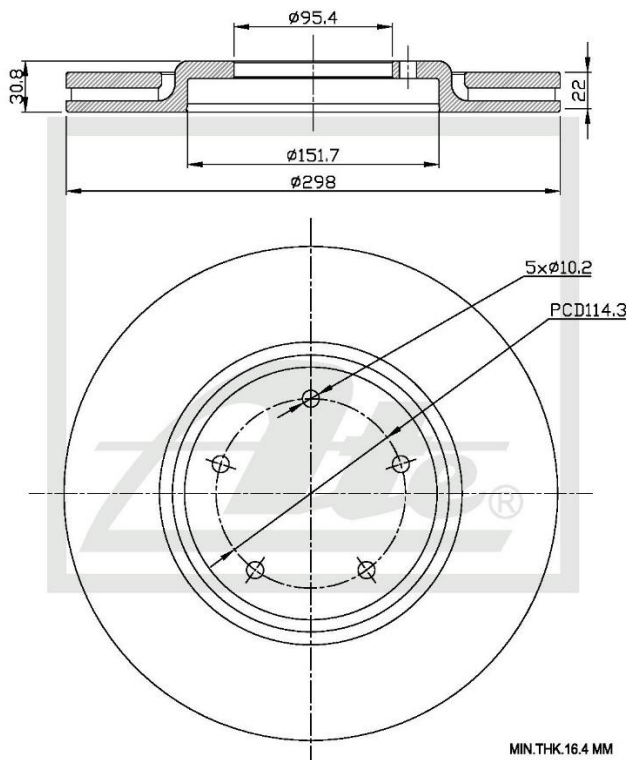

124.1085

NEW PART NUMBER

Drawing

Details of New Part

Brake Disc – Front

Product Dimensions

Diameter – 298mm

Thickness - 24mm

Height – 30.8mm

PCD – 114.3mm

Spigot – 95.4mm

Package Dimensions

Weight – 8000g

L – 337.90mm

W – 334.80mm

H – 43.83mm

Barcode

124.1085

Vehicle Applications

MAHINDRA BOLERO Pickup 2.5 D 2004-; MAHINDRA BOLERO Pickup 2.5 D 4x4 2004-;
 MAHINDRA BOLERO Pickup 2.5 Tdi 2012-; MAHINDRA BOLERO Pickup 2.5 Tdi 2012-;
 MAHINDRA SCORPIO 2.2 CRDe 2004-; MAHINDRA SCORPIO 2.2 CRDe 4x4 2004-;
 MAHINDRA SCORPIO Pickup 2.2 D 2004-; MAHINDRA SCORPIO Pickup 2.2 D 4x4 2004-;
 MAHINDRA SCORPIO Pickup 2.5 D 2004-; MAHINDRA SCORPIO Pickup 2.5 D 4x4 2004-.